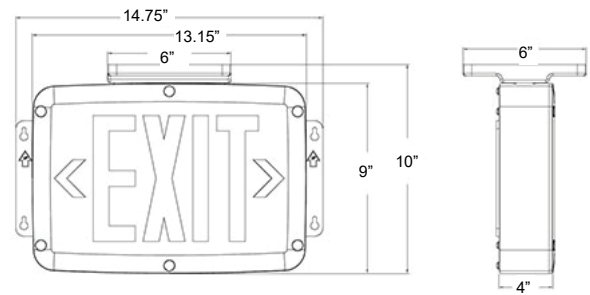

VIVID ENERGIES

LED Lighting Solutions For Our Future And Your Bottom Line

Type:
Project:
Description:

High Abuse NEMA 4X Exit Sign

FEATURES

- Reinforced polycarbonate construction
- Stainless steel exposed hardware, tamper proof screws
- One piece molded and gasketed lens
- Temperature rating of 32°F to 122° F (+0°C to +50°C)
- Option for self-powered sealed Ni-Cad backup
- Auto self-test feature standard

SPECIFICATIONS

Model Number	Input Voltage	Wattage	Housing/Face Options	Letter Colors	Ratings	Standard Mounting
VIV-EX4X	120-277V	2W / AC 3.34W / Self-Powered	Black White Gray	Red Green	NEMA 4X NSF 2 IP66	Universal - Ceiling or End Mount, Backplate for single-face only