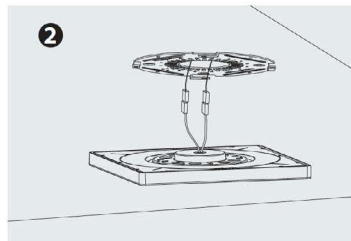

Matt Black

Bronze

Optional Trims

4" Tension Clip

5 5/8" Torsion Clip

INSTALLATION

1 Fix the installation Bracket

1 Connecting the wire

1 Press the light to fit the bracket and Rotate clockwise