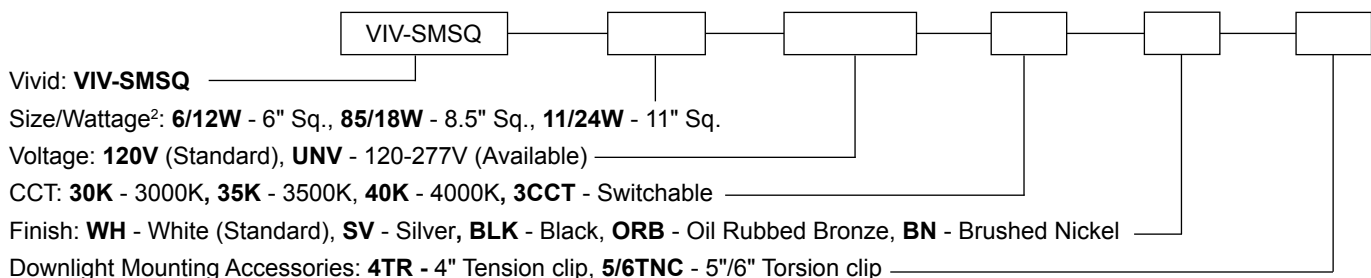

ORDERING GUIDE

Sample Number: VIV-SMSQ-11/24W-120V-35K-WH-5/6TNC

This product is subject to minimum order quantities. Contact factory for details.

¹ See '8 & 12" Circular J-Box Mount Series' for IP44 listing

² Refer to lumens in specifications table