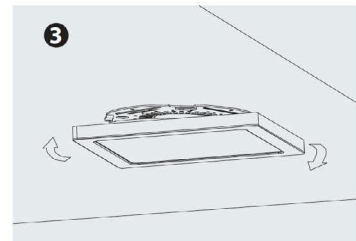

Matt Black

Bronze

Optional Trims

4" Tension Clip

5 5/8" Torsion Clip

INSTALLATION

1 Fix the installation Bracket

1 Connecting the wire