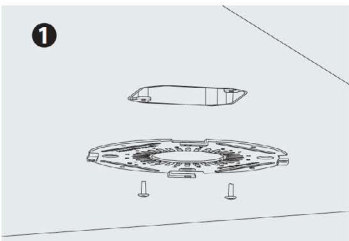

Matt Black

Bronze

Optional Trims

4" Tension Clip

5 5/8" Torsion Clip

INSTALLATION

1 Fix the installation Bracket

1 Connecting the wire

1 Press the light to fit the bracket and Rotate clockwise