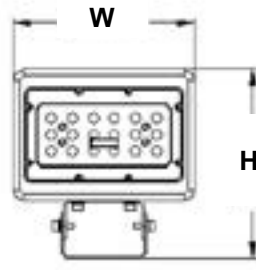

Mounting: **YM** - Yoke, **KM<sup>1</sup>** - Knuckle, **UB** - U-Bracket

Finish: **BLK** - Black, **BRN** - Brown

<sup>1,3</sup> Available for 30W and 50W models only

VIVID ENERGIES

LED Lighting Solutions For Our Future And Your Bottom Line

Type:
Project:
Description:

**LED**

**MOUNTING DETAILS**

**KM**  
Knuckle Mount

**YM**  
Yoke Mount

*Not Pictured*  
Similar to yoke but brackets mount on sides of the fixture

**UB**  
U-Bracket

**NOMINAL DIMENSIONS**