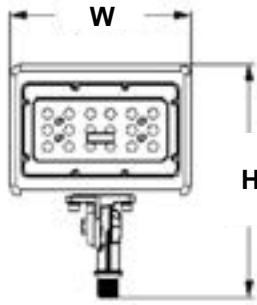

Mounting: **YM** - Yoke, **KM<sup>1</sup>** - Knuckle, **UB** - U-Bracket

Finish: **BLK** - Black, **BRN** - Brown

<sup>1,3</sup> Available for 30W and 50W models only

VIVID ENERGIES

LED Lighting Solutions For Our Future And Your Bottom Line

Type:
Project:
Description:

**LED**

**MOUNTING DETAILS**

**KM**  
Knuckle Mount

**YM**  
Yoke Mount

*Not Pictured*  
Similar to yoke but brackets mount on sides of the fixture

**UB**  
U-Bracket

**NOMINAL DIMENSIONS**