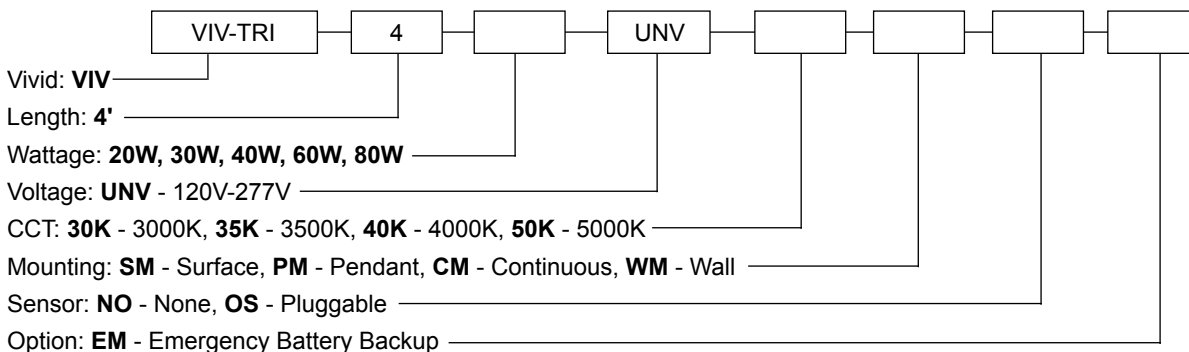

ORDERING GUIDE

Sample Number: VIV-TRI-4-40W-UNV-50K-OS-EM