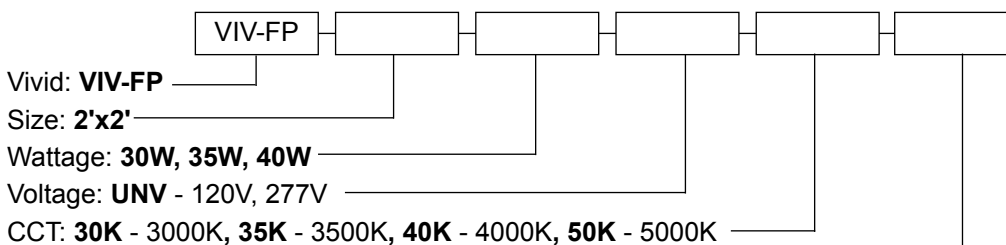

2'x2' ORDERING GUIDE

Sample Number: VIV-FP-2x2-30W-UNV-50K-EM

Options: **EM** - 90 Minute External Battery, **IMDS** - Internal Microwave/Daylight Sensor
EPDS - External PIR/Daylight sensor, **MSRC** - Microwave Sensor Remote Control
PIRRC - PIR Sensor Remote Control