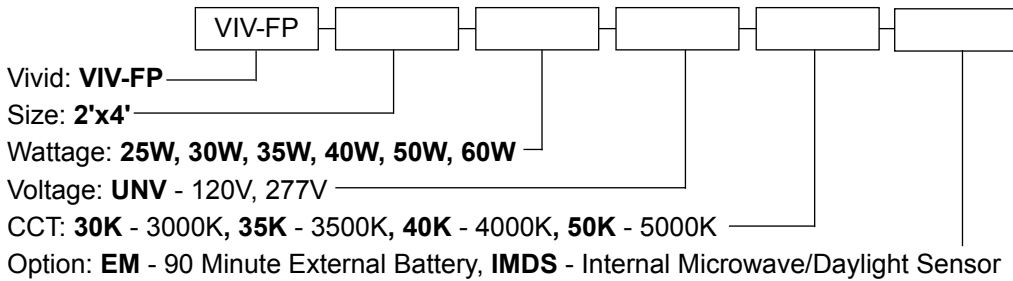

VIVID ENERGIES

LED Lighting Solutions For Our Future And Your Bottom Line

Type:
Project:
Description:

LED

2'x4' SPECIFICATIONS

Model Number	Dimensions	CRI	Wattage	Efficacy (LPW)	Power Factor	Dimming
VIV-FP	2'x4'	>80	Switchable 25W, 30W, 35W, 40W, 50W, 60W	40W - 149 LPW 50W - 149 LPW 60W - 148 LPW	0.92	0-10V

2'x4' ORDERING GUIDE

Sample Number: VIV-FP-2x4-40W-UNV-50K-EM