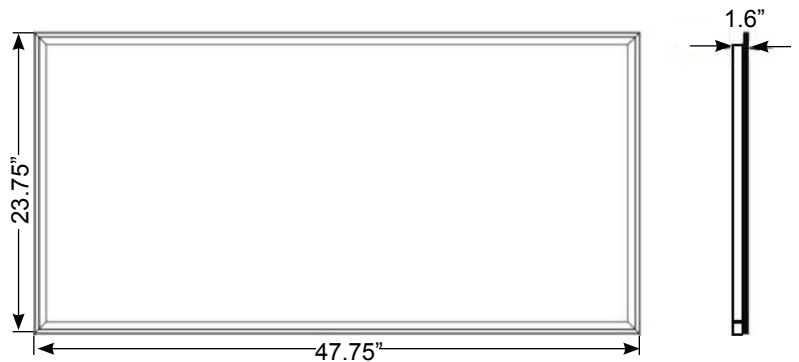

**2'x4' ORDERING GUIDE**

Sample Number: VIV-FP-2x4-40W-UNV-50K-EM

**2' X 2' DIMENSIONS**

**2' X 4' DIMENSIONS**

**PIR SENSOR COVERAGE**