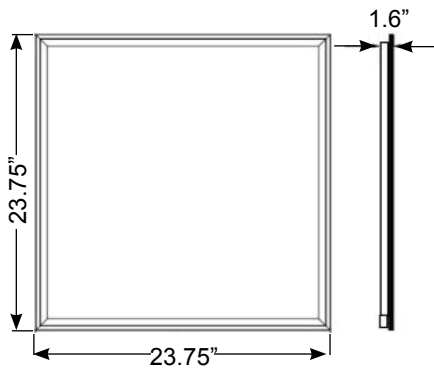

VIVID ENERGIES

LED Lighting Solutions For Our Future And Your Bottom Line

Type:
Project:
Description:

**LED**

**2'x4' SPECIFICATIONS**

Model Number	Dimensions	CRI	Wattage	Efficacy (LPW)	Power Factor	Dimming
VIV-FP	2'x4'	>80	Switchable 25W, 30W, 35W, 40W, 50W, 60W	40W - 149 LPW 50W - 149 LPW 60W - 148 LPW	0.92	0-10V

**2'x4' ORDERING GUIDE**

Sample Number: VIV-FP-2x4-40W-UNV-50K-EM

**2' X 2' DIMENSIONS**

**2' X 4' DIMENSIONS**

**PIR SENSOR COVERAGE**