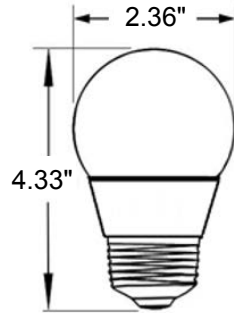

VIVID ENERGIES

LED Lighting Solutions For Our Future And Your Bottom Line

Type:
Project:
Description:

LED

A19 LED Lamp