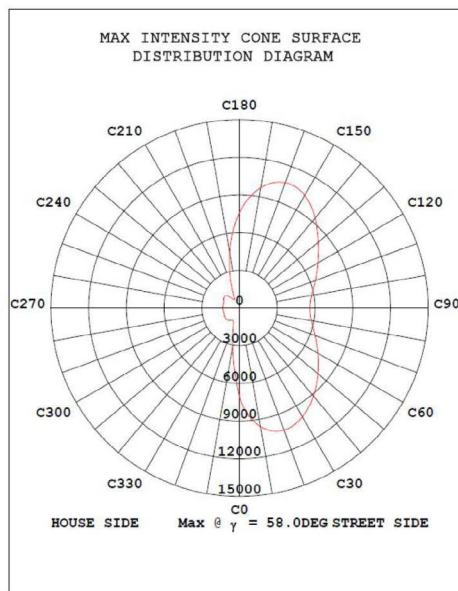

Up To
174
Lumens Per Watt

SPECIFICATIONS

Model Number	Dimensions	CRI	Operating Temperature	EPA Rating	Power Factor	IK Rating
VIV-VAL	23" x 15" x 6" Nominal	>70	40-122° F	Single = 0.7 Two at 90° = 1.0 Two at 180° = 1.4 Three = 1.5 Four = 1.5	>0.9	IK10

ORDERING GUIDE

Sample Number: VIV-VAL-STAN-120W-277V-50K-T3-DB-SP-MS

¹ 158-174 lm/W

² 125-140 lm/W

VIVID ENERGIES

LED Lighting Solutions For Our Future And Your Bottom Line

Type:
Project:
Description:

LED

MOUNTING OPTION AND DIMENSIONS*

*All dimension are nominal.

PHOTOMETRIC DATA

Product: VIV-VAL-STAN-120W-277V-5000K-T3

LIGHT TRESPASS MANAGEMENT

Unique reflector back light shield and optional house side shield reduces spill light behind the pole by 85%