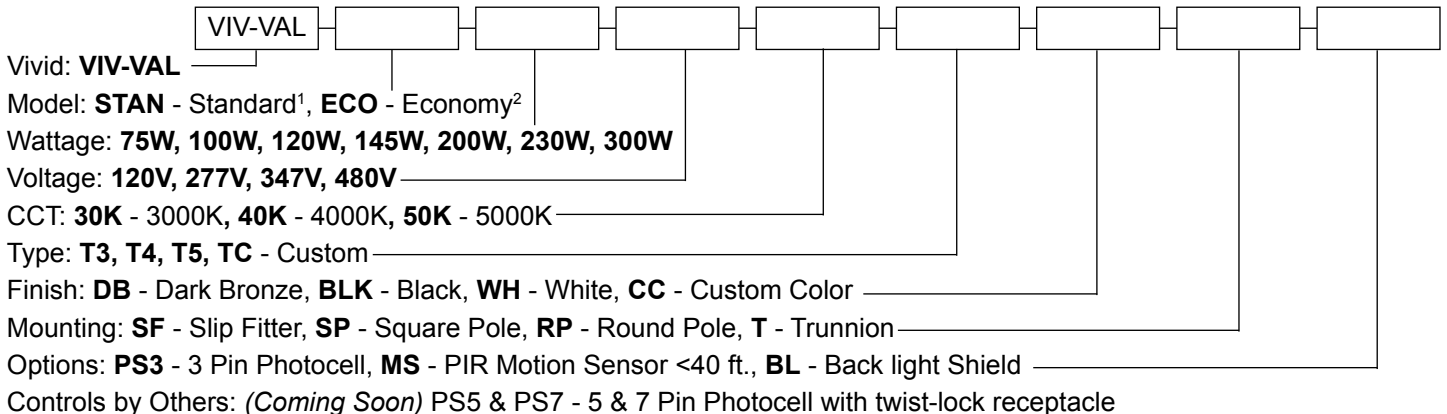

ORDERING GUIDE

Sample Number: VIV-VAL-STAN-120W-277V-50K-T3-DB-SP-MS

¹ 158-174 lm/W

² 125-140 lm/W