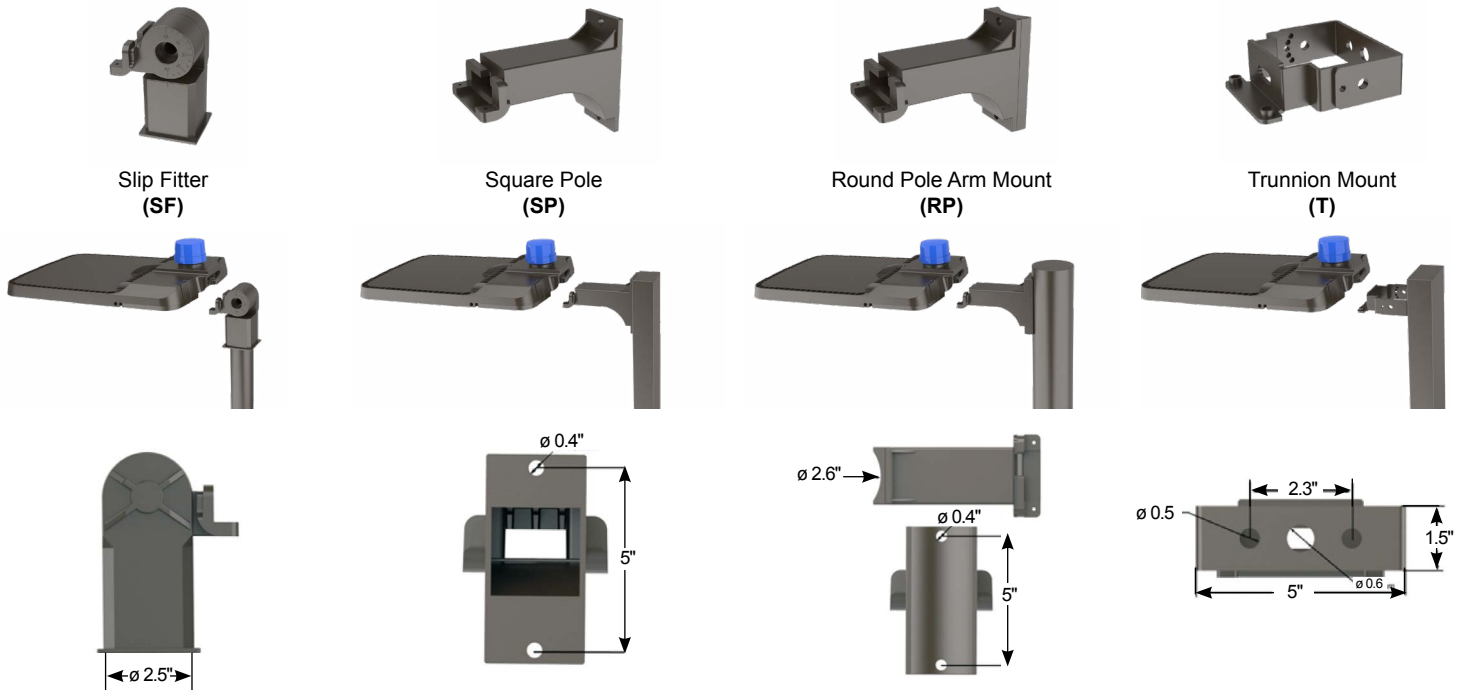

MOUNTING OPTION AND DIMENSIONS*

*All dimension are nominal.

PHOTOMETRIC DATA

Product: VIV-VAL-STAN-120W-277V-5000K-T3

LIGHT TRESPASS MANAGEMENT

Unique reflector back light shield and optional house side shield reduces spill light behind the pole by 85%