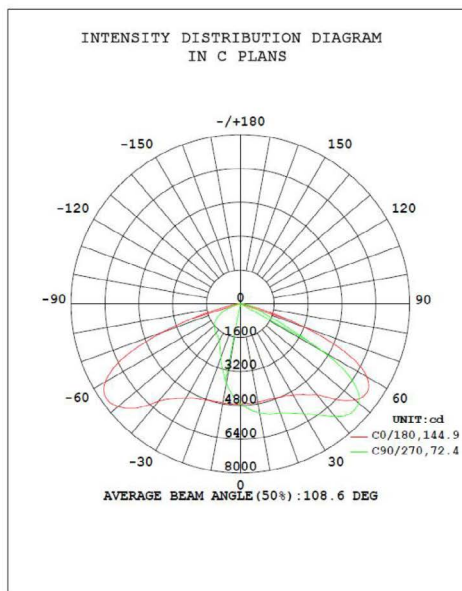

PHOTOMETRIC DATA

Product: VIV-VAL-STAN-120W-277V-5000K-T3