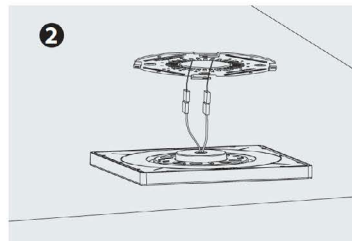

4" Tension Clip

5 5/8" Torsion Clip

INSTALLATION

1 Fix the installation Bracket

1 Connecting the wire

1 Press the light to fit the bracket and Rotate clockwise