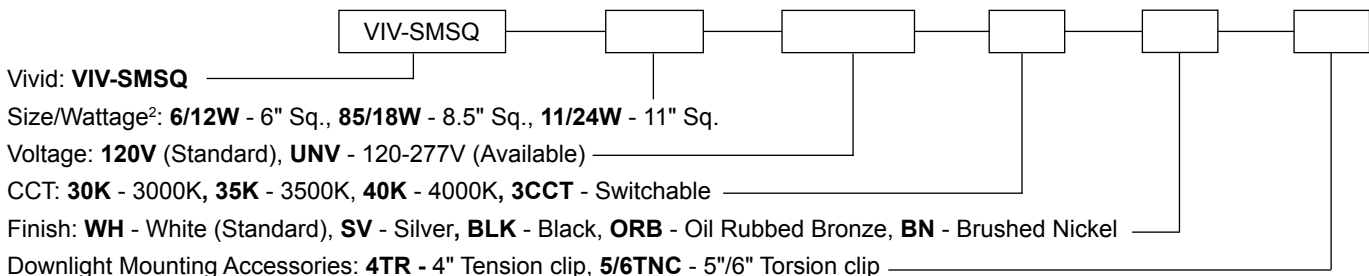

ORDERING GUIDE

Sample Number: VIV-SMSQ-11/24W-120V-35K-WH-5/6TNC

¹ Surface mounted wet location available. Contact factory for information.

² Refer to lumens in specifications table