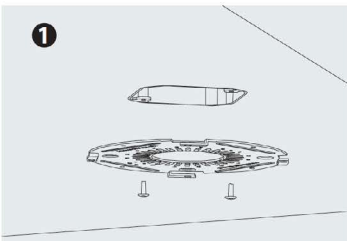

FEATURES

LOW PROFILE DESIGN

- Low profile design under 1" below the ceiling
- Multiple finish options with magnetic snap on trims
- Uniform light distribution with no shadowing
- 120 degree beam angle
- Dimming: 120V = Triac / UNIV (120-277V) = 0-10V

4" Tension Clip

5 5/8" Torsion Clip

INSTALLATION

1 Fix the installation Bracket

1 Connecting the wire

1 Press the light to fit the bracket and Rotate clockwise