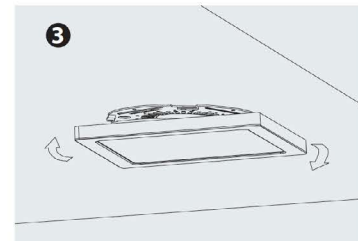

4" Tension Clip

5 5/8" Torsion Clip

INSTALLATION

1 Fix the installation Bracket

1 Connecting the wire

1 Press the light to fit the bracket and Rotate clockwise