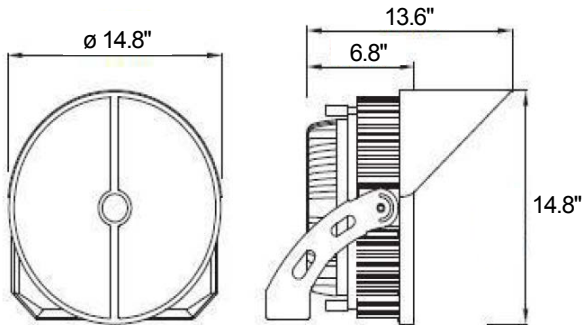

## SPECIFICATIONS

Model Number	Size	Wattage	Voltage	Efficacy (LPW)	Power Factor	CRI	CCT	Rated
VIV-SPL	Φ 14.8" dia.	240W - 1420W	120V-277V (Standard) 480V (Available)	Up to 154	>0.95	>70 (Standard) >90 (Available)	3000K, 4000K, 5000K	IP67 IK10

### DIMENSIONS

All dimensions are nominal