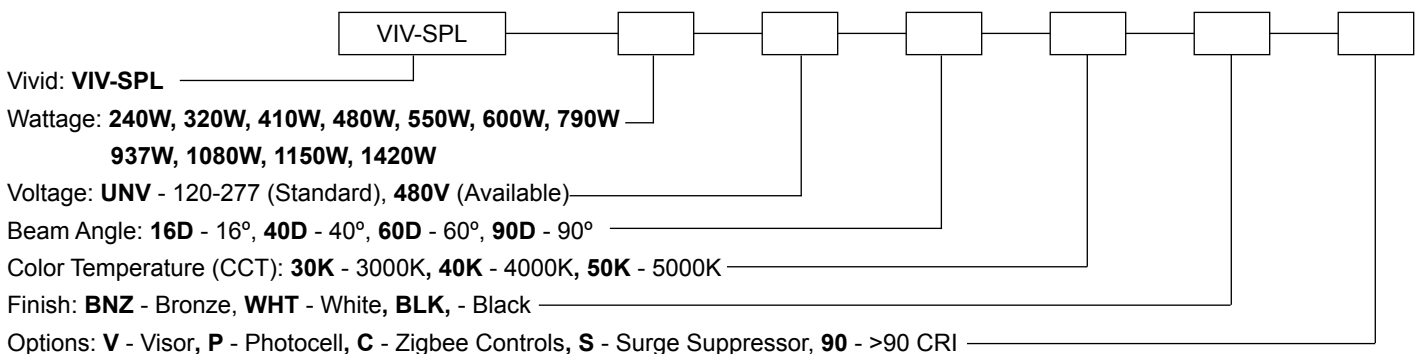

VIVID ENERGIES

LED Lighting Solutions For Our Future And Your Bottom Line

Type:
Project:
Description:

LED

SPL Sports Lighter

Cold Forged Heat sink

Up To **154** Lumens Per Watt

FEATURES

BROAD WATTAGE RANGE

- Unique cold forged heat sink design ensures superb ventilation and heat dissipation
- Replaces up to 1,000W - 2,500W HID Fixtures
- Aluminum housing with IP67 (ingress protection) and IK10 (impact resistance)
- Delivers up to 219,000 lumens, up to 154 LPW
- Wattages: 240W – 1420W available
- Beam angle options: 16, 40, 60, & 90 degrees
- Cree LED chips with Meanwell driver
- Bracket allows for multiple mounting configurations
- LM79 at 100,000 hours

5 Year Warranty

IP67
IK10
Rated

SPECIFICATIONS

Model Number	Size	Wattage	Voltage	Efficacy (LPW)	Power Factor	CRI	CCT	Rated
VIV-SPL	Φ 14.8" dia.	240W - 1420W	120V-277V (Standard) 480V (Available)	Up to 154	>0.95	>70 (Standard) >90 (Available)	3000K, 4000K, 5000K	IP67 IK10

ORDERING GUIDE

Sample Number: VIV-SPL-410W-UNV-40D-50-BNZ-V