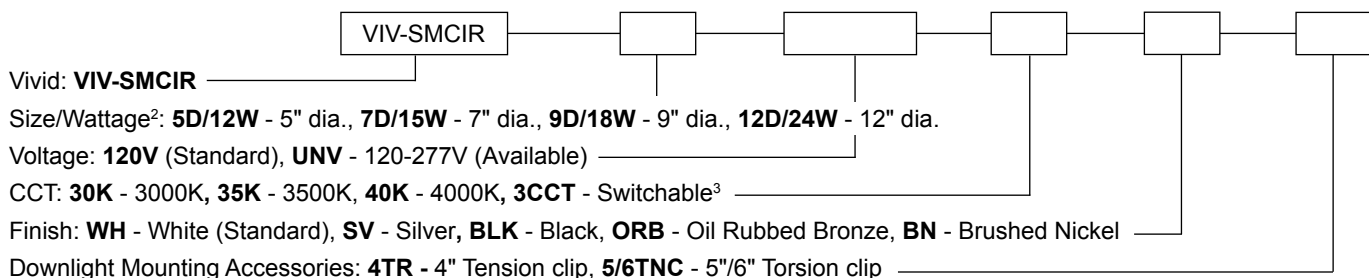

ORDERING GUIDE

Sample Number: VIV-SMCIR-9D/18W-120V-35-WH-5/6TNC

¹ Surface mounted wet location available. Contact factory for information.

² Refer to lumens in specifications table

³ Not available in 7" (15W) 120-277V version