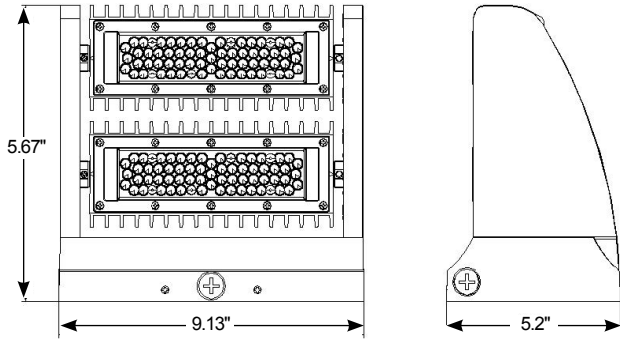

### DIMENSIONS

All dimensions are nominal

25W and 40W

60W and 80W

### AXIAL CANDELA DISPLAY