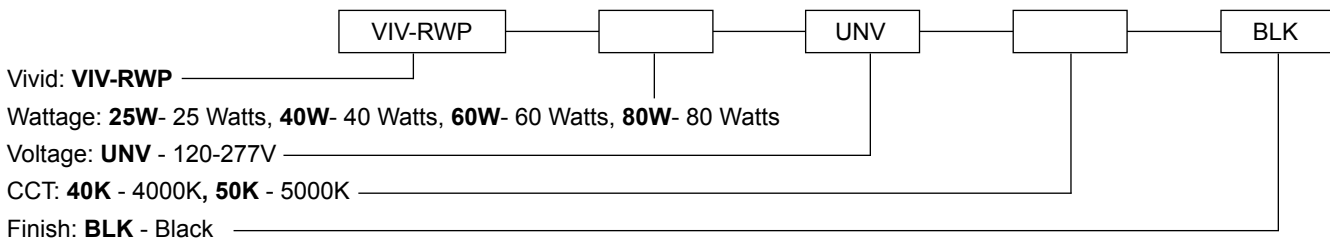

ORDERING GUIDE

Sample Number: VIV-RWP-25W-UNV-40K-BLK