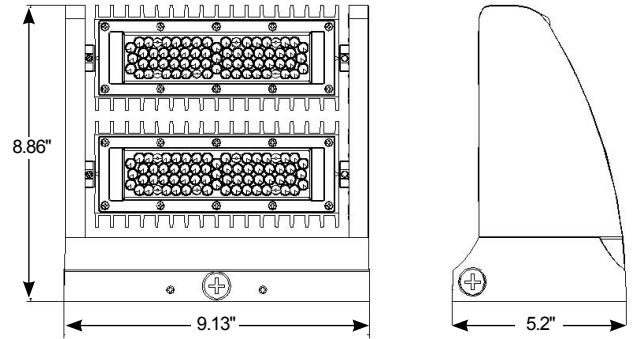

### DIMENSIONS

All dimensions are nominal

25W and 40W

60W and 80W

### AXIAL CANDELA DISPLAY