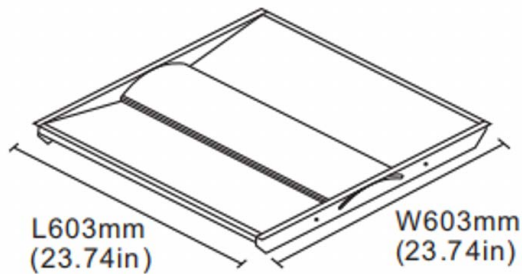

### 2'x4' SPECIFICATIONS

Model Number	Dimensions	CRI	Wattage	Voltage	Power Factor	Controls
VIV-ARC	2'x4'	80+	50W	UNV 120V-277V	> 0.90	- 0-10V Dimming - Microwave Motion Sensor - Wifi Control System With Zigbee driver

### 2' X 2' DIMENSIONS

### 2' X 4' DIMENSIONS