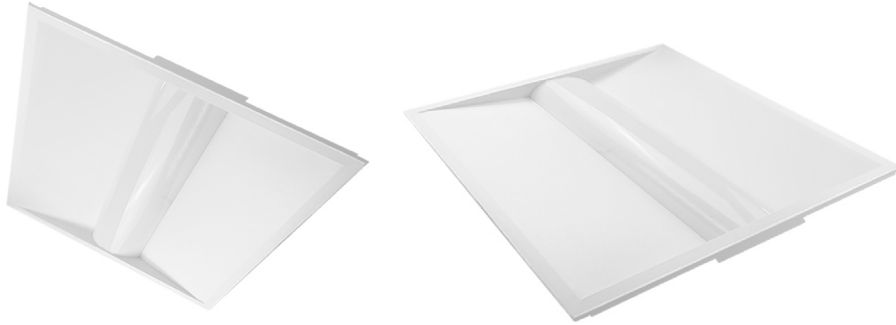

## Architectural (ARC) Troffers - 2'x2' and 2'x4'

Up To  
**140**  
Lumens Per Watt

**5**  
Year Warranty

### FEATURES

- Aesthetically pleasing curved design
- Efficiency not sacrificed by style unlike legacy fluorescent fixtures
- Unique control offerings including Microwave and Wifi
- High quality aluminum housing and acrylic lens construction

### 2' X 2' DIMENSIONS

### 2' X 4' DIMENSIONS