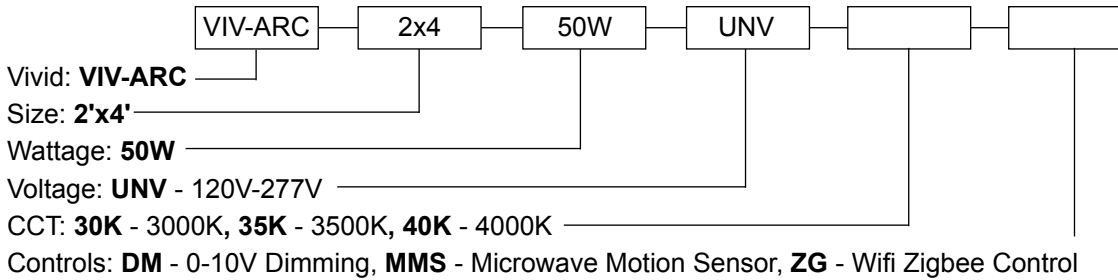

VIVID ENERGIES

LED Lighting Solutions For Our Future And Your Bottom Line

Type:
Project:
Description:

LED

2'x4' SPECIFICATIONS

Model Number	Dimensions	CRI	Wattage	Voltage	Power Factor	Controls
VIV-ARC	2'x4'	80+	50W	UNV 120V-277V	> 0.90	- 0-10V Dimming - Microwave Motion Sensor - Wifi Control System With Zigbee driver

2'x4' ORDERING GUIDE

Sample Number: VIV-ARC-2x4-50W-UNV-30K-DM