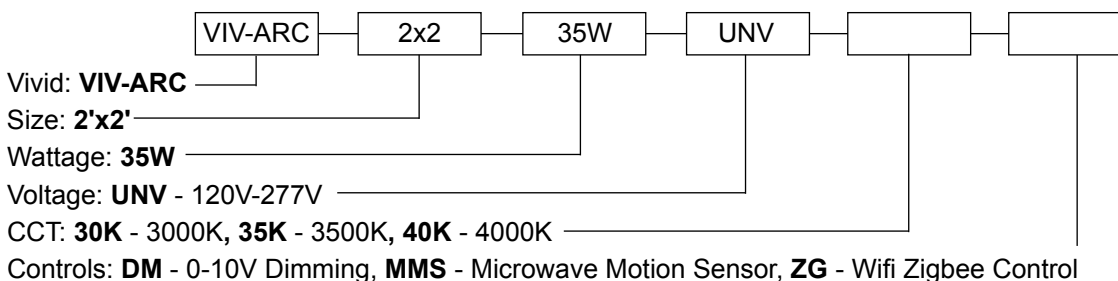

2'x2' ORDERING GUIDE

Sample Number: VIV-ARC-2x2-35W-UNV-30K-DM