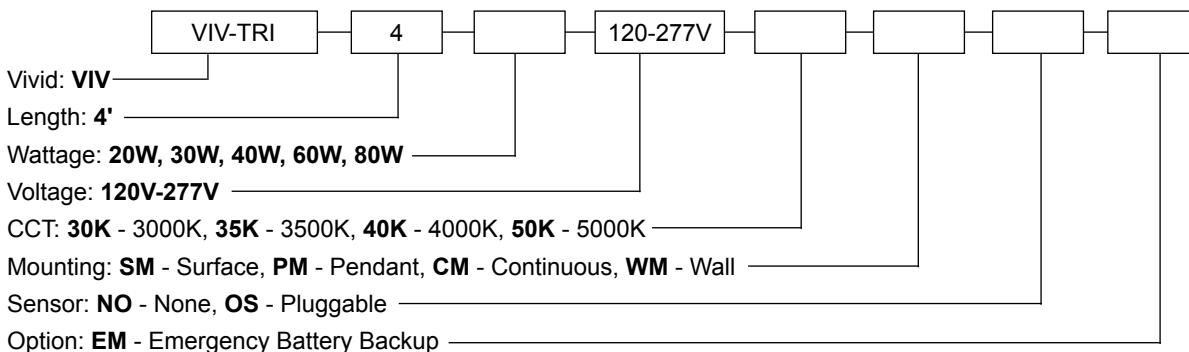

VIVID ENERGIES

LED Lighting Solutions For Our Future And Your Bottom Line

Type:
Project:
Description:

LED

4' Linear Strip Fixture

Up To
160
Lumens Per Watt

FEATURES

- 2.5" low profile design optimizes shipping and handling
- U.L. Damp Location listed
- Optional plug-and-play embedded sensor
- Easily link fixtures in a series

SPECIFICATIONS

Model Number	Dimensions	Wattage	CRI	Efficacy (LPW)	Power Factor
VIV-TRI	48" x 2.5"	20W, 30W 40W, 60W, 80W	>82	140-160	0.95

ORDERING GUIDE

Sample Number: VIV-TRI-4-40W-120-277V-50K-OS-EM

VIVID ENERGIES