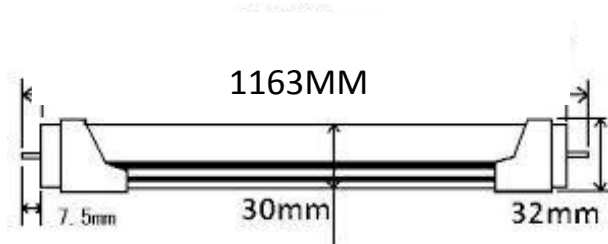

Construction

Housing: Aluminum + PC Cover
Lens: clear or frosted shatter resistant plastic

Finish

Available: N/A

Warranty

5 years materials

Advantages

Energy Saving
Long Lifespan
Uniform light
Instant Start
No mercury