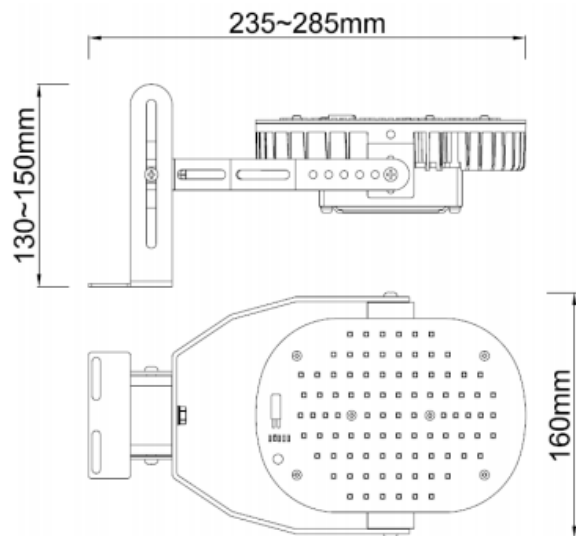

Warranty

5 years materials

Advantages

Energy Saving
Long Lifespan
Uniform light
Instant Start
No mercury